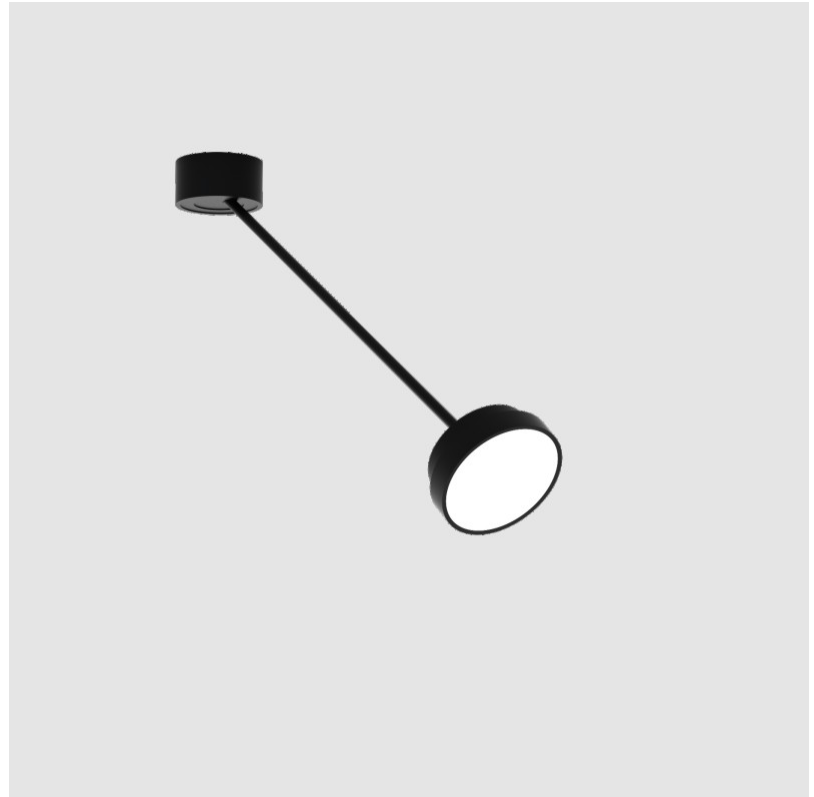

GENERAL

Series: Sign Diva Dancer
Subseries: Sign Diva Dancer Korona
Partner: Prolicht
Division: Architectural
Installation: Suspension
Product Type: Pendant
Mounting Location: Ceiling
Light Distribution: Adjustable

PHYSICAL

Shape: Round
Diameter (mm): 200
Diameter (in): 7 7/8
Height (mm): 870
Depth (mm): 86
Height (in): 34 1/4
Depth (in): 3 3/8
Weight (kg): 2.09
Weight (lbs): 4.607

Diffuser: PMMA - Opal / Micro-Prism / Sparkling Secret / Vintage Industrial
Fixture Finish: SSR / BKV / CWI / CRY / HAB / UFT / ITA / RUA / FTG / MYG / LOD / PUS / FRO / FUP / KIA / POP / BLS / SPG / MEY / GOH / CHC / COM / ABZ / JAG / OBR / MOS / ROR
Fixture Material: PMMA / Extruded Aluminum / Steel

ELECTRICAL

Lamp Type: LED (Zhaga Standard)
Input Wattage (W): 11
Total Output Wattage (W): 10
Dimming: Tri-Mode (Non-Dimming and Phase Dimming (120Vac only) and 0-10V Dimming)
Driver Included: Yes
Driver Location: Integrated
Driver Type: Constant Current - Universal
Driver Class: Class 2
Input Voltage (V): 120 - 277
Constant Current (MA): 350

LED

Color Temperature (*K): 2700 / 3000 / 3500 / 4000
Max. Delivered Lumen (lm): 860 / 1080 / 1088 / 1110
CRI: >90 CRI
Lamp Life (hrs): 50000

OPTICAL

Adjustability: Rotational Canopy 170°; Tilting Canopy ±50°; Tilting Head ±90°

RATINGS AND CERTIFICATIONS

Certified By: Certified for North American Standards
IP rating: IP20