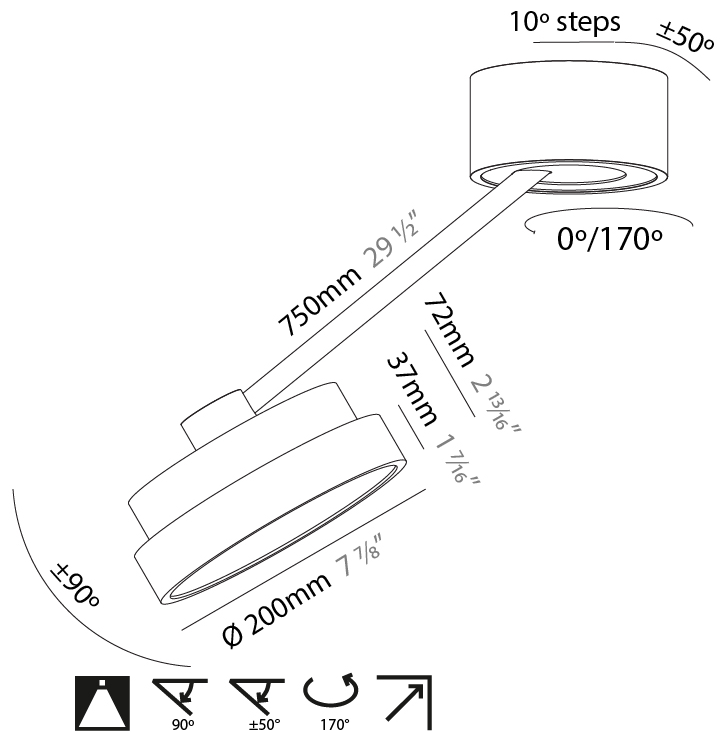

GENERAL

Series: Sign Diva Dancer
Subseries: Sign Diva Dancer Korona
Partner: Prolicht
Division: Architectural
Installation: Suspension
Product Type: Pendant
Mounting Location: Ceiling
Light Distribution: Adjustable

PHYSICAL

Shape: Round
Diameter (mm): 200
Diameter (in): 7 7/8
Height (mm): 870
Depth (mm): 86
Height (in): 34 1/4
Depth (in): 3 3/8
Weight (kg): 2.09
Weight (lbs): 4.607

Diffuser: PMMA - Opal / Micro-Prism / Sparkling Secret / Vintage Industrial
Fixture Finish: SSR / BKV / CWI / CRY / HAB / UFT / ITA / RUA / FTG / MYG / LOD / PUS / FRO / FUP / KIA / POP / BLS / SPG / MEY / GOH / CHC / COM / ABZ / JAG / OBR / MOS / ROR
Fixture Material: PMMA / Extruded Aluminum / Steel

ELECTRICAL

Lamp Type: LED (Zhaga Standard)
Input Wattage (W): 11
Total Output Wattage (W): 10
Dimming: Tri-Mode (Non-Dimming and Phase Dimming (120Vac only) and 0-10V Dimming)
Driver Included: Yes
Driver Location: Integrated
Driver Type: Constant Current - Universal
Driver Class: Class 2
Input Voltage (V): 120 - 277
Constant Current (MA): 350

LED

Color Temperature (*K): 2700 / 3000 / 3500 / 4000
Max. Delivered Lumen (lm): 860 / 1080 / 1088 / 1110
CRI: >90 CRI
Lamp Life (hrs): 50000

OPTICAL

Adjustability: Rotational Canopy 170°; Tilting Canopy ±50°; Tilting Head ±90°

RATINGS AND CERTIFICATIONS

Certified By: Certified for North American Standards
IP rating: IP20